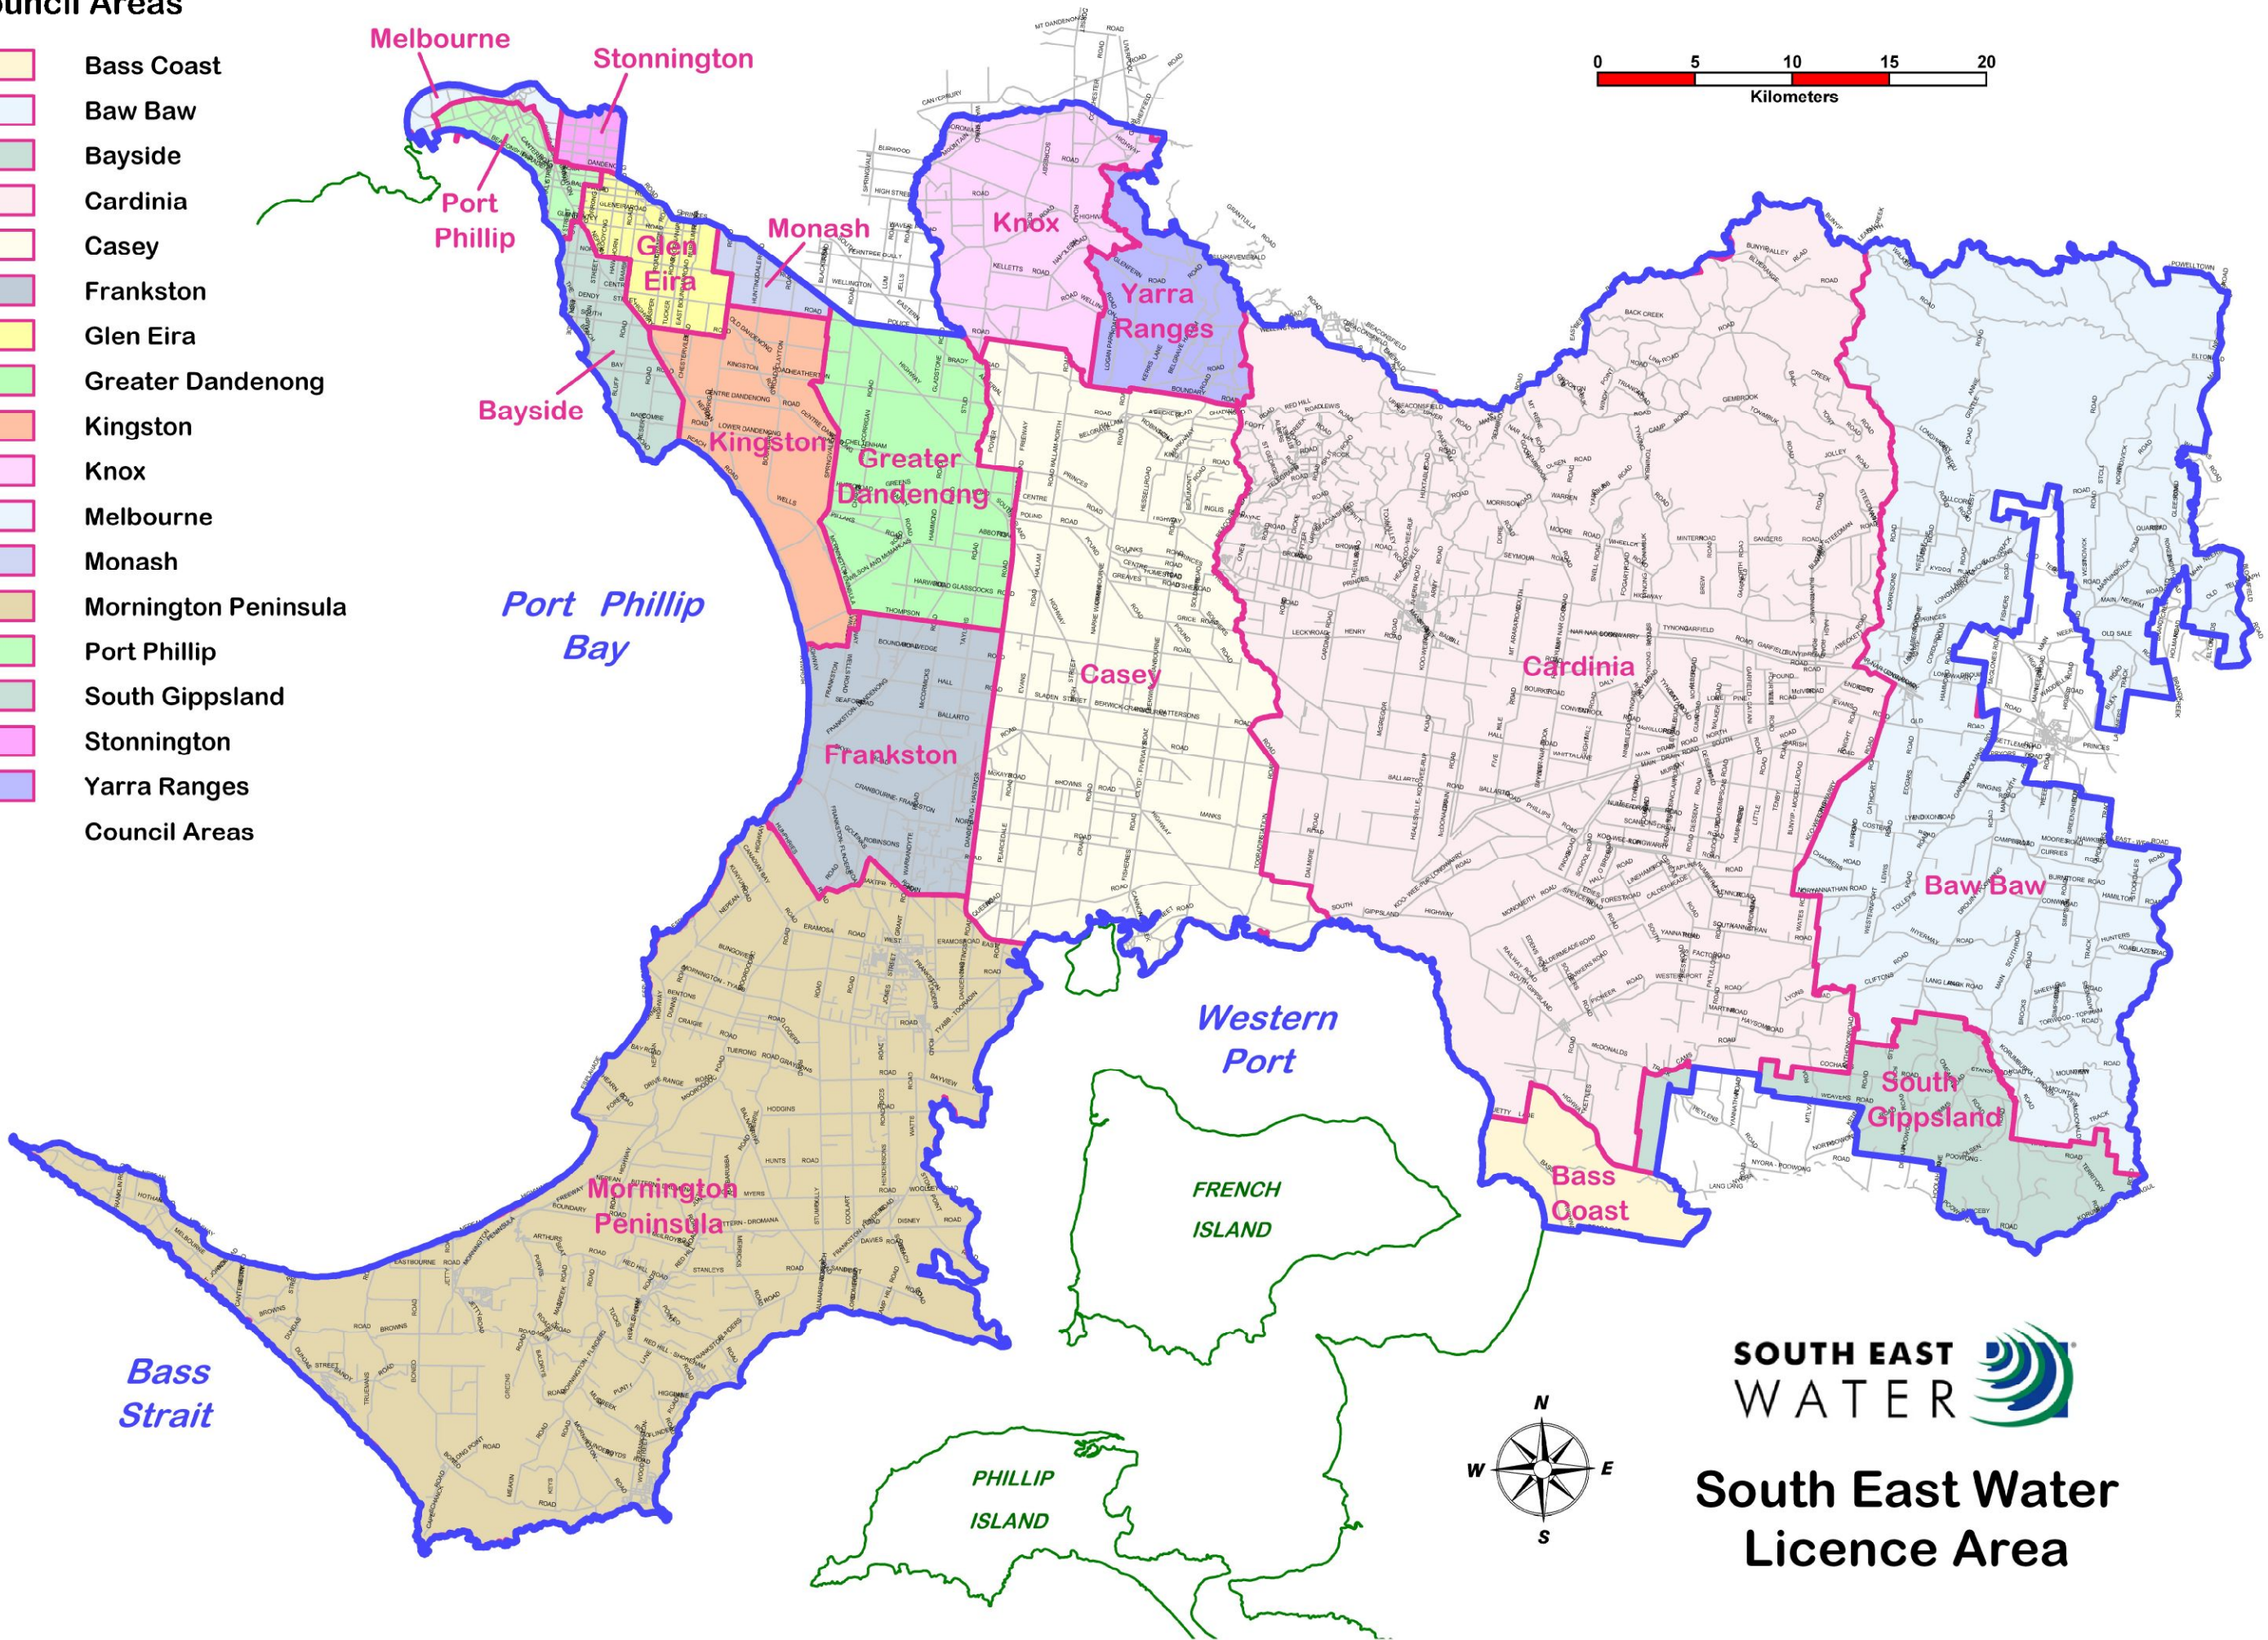

**Council Areas**

-  Bass Coast
-  Baw Baw
-  Bayside
-  Cardinia
-  Casey
-  Frankston
-  Glen Eira
-  Greater Dandenong
-  Kingston
-  Knox
-  Melbourne
-  Monash
-  Mornington Peninsula
-  Port Phillip
-  South Gippsland
-  Stonnington
-  Yarra Ranges
- Council Areas**

**SOUTH EAST WATER**   
**South East Water Licence Area**